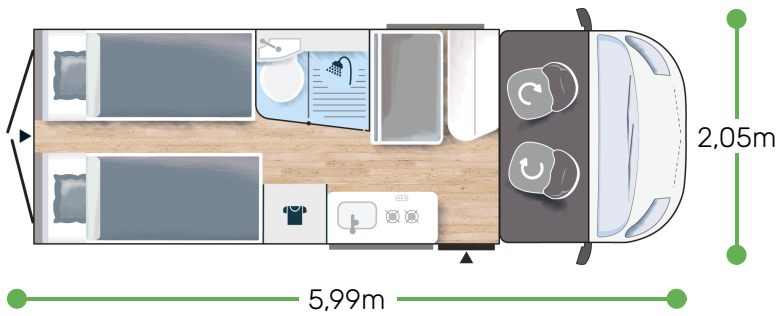

More info about this vehicle

 2,65 m
 1,89 m

4

4

2+1*

3050/3500

 203x68
 + 175x75
 95/50 x 146

2.2L 140 HP / 103 kW

+ gas water heater

SPORT LINE ★★★★★ FIAT

- Campovolo grey
- Manual cab air conditioning
- Driver and passenger airbag
- Fix and go
- Swivel seats in the cab, with double armrests and adjustable height
- Cab seat covers with matching cushions
- Electric de-icing rearview mirrors
- Cruise control and speed limiter
- ESP
- Traction +
- Hill Descent control
- Eco pack: Stop&Start, smart alternator, electronically-controlled fuel pump
- Panoramic skylight (or two skylights)
- Double-locking windows with combined blinds/screens
- USB ports/USB-C
- Coded front bumper
- 16" alloy wheels black
- Fog lamps
- TV-ready
- Heating using vehicle fuel used while on the road
- Bathroom with window
- Rear opening windows
- Dining area table extension
- Exterior table stand
- Electric step
- Maxi Cab
- Wardrobe
- Reinforced insulation "VPS"
- Solar panel ready (MPPT ready)
- Rear camera pre-wiring
- Carpet
- Gas cooker