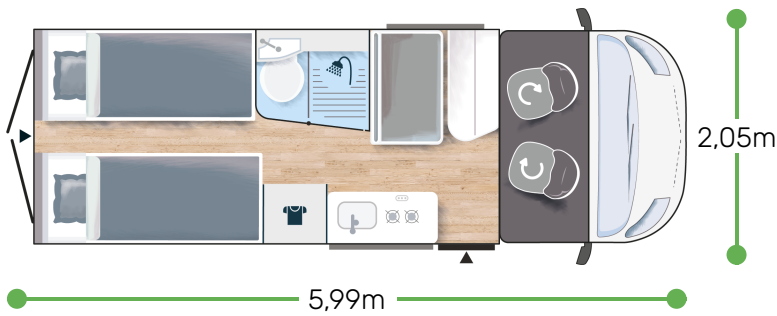

More info about this vehicle

2,65 m  
1,89 m

2+1\*

3050/3500

203x68  
+ 175x75  
95/50 x 146

2.2L 140 HP / 103 kW

+ gas water heater

## SPORT LINE ★★★★★ FIAT

- Campovolo grey
- Manual cab air conditioning
- Driver and passenger airbag
- Fix and go
- Swivel seats in the cab, with double armrests and adjustable height
- Cab seat covers with matching cushions
- Electric de-icing rearview mirrors
- Cruise control and speed limiter
- ESP
- Traction +
- Hill Descent control
- Eco pack: Stop&Start, smart alternator, electronically-controlled fuel pump
- Panoramic skylight (or two skylights)
- Double-locking windows with combined blinds/screens
- USB ports/USB-C
- Coded front bumper
- 16" alloy wheels black
- Fog lamps
- TV-ready
- Heating using vehicle fuel used while on the road
- Bathroom with window
- Rear opening windows
- Dining area table extension
- Exterior table stand
- Electric step
- Maxi Cab
- Wardrobe
- Reinforced insulation "VPS"
- Solar panel ready (MPPT ready)
- Rear camera pre-wiring
- Carpet
- Gas cooker