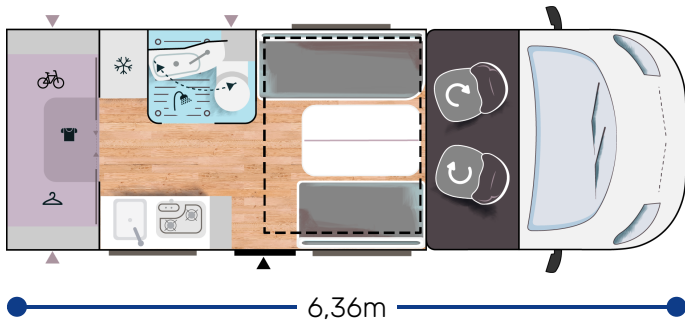

More info about this vehicle

2,75 m
1,98 m

4 5 4

kg 2939/3500

140 x 190
cm 140 x 190

2.2L 140 HP / 103 kW

+ gas water heater

Strong points

UNIQUE ON THE MARKET COMPACTNESS OF A VAN LARGE BATHROOM

EXCLUSIVE LINE ★★★★★ FIAT

- Manual cab air conditioning
- Driver and passenger airbag
- Fix and go
- Swivel seats in the cab, with double armrests and adjustable height
- Cab seat covers with matching cushions
- Electric de-icing rearview mirrors
- Cruise control and speed limiter
- ESP
- Traction +
- Hill Descent control
- Eco pack: Stop&Start, smart alternator, electronically-controlled fuel pump
- Unit step insulation
- Unit step lighting
- Cell door with window
- Cab panoramic skylight
- Panoramic skylight (or two skylights)
- Double-locking windows with combined blinds/screens
- Atmosphere LED lighting on floor
- Damped cupboard hinges
- USB ports
- External water intake
- IRP structure: GRP on roof/floor/sides, floor 64 mm thick
- Technibox
- Coded front bumper
- 16" alloy wheels black
- Wardrobe with drawers
- Gas external socket
- Fog lamps
- Luxury entrance door with window and central locking cab/cell
- Premium mattress main berth
- Wooden shower duck board
- Shoe rack
- TV-ready
- Heating using vehicle fuel used while on the road
- Entrance door exterior lighting
- Wardrobe
- Door cylinder
- Solar panel ready (MPPT ready)
- Rear camera pre-wiring
- Isofix anchorage
- Smoke detectors
- Cabin carpet
- Carpet

PACKS

- Pack Look : Leather steering wheel + chromed airvents + blackVol 16" alloy wheels