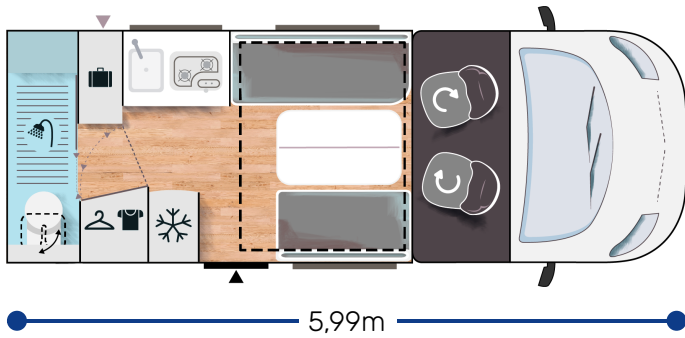

More info about this vehicle

 2,75 m  
1,98 m

2834/3500

140 x 190  
140 x 190

2.2L 140 HP / 103 kW

+ gas water heater

## EXCLUSIVE LINE ★★★ FIAT

- Manual cab air conditioning
- Driver and passenger airbag
- Fix and go
- Swivel seats in the cab, with double armrests and adjustable height
- Cab seat covers with matching cushions
- Electric de-icing rearview mirrors
- Cruise control and speed limiter
- ESP
- Traction +
- Hill Descent control
- Eco pack: Stop&Start, smart alternator, electronically-controlled fuel pump
- Unit step insulation
- Unit step lighting
- Cell door with window
- Cab panoramic skylight
- Panoramic skylight (or two skylights)
- Double-locking windows with combined blinds/screens
- Atmosphere LED lighting on floor
- Damped cupboard hinges
- USB ports
- External water intake
- IRP structure: GRP on roof/floor/sides, floor 64 mm thick
- Technibox
- Coded front bumper
- 16" alloy wheels black
- Gas external socket
- Fog lamps
- Luxury entrance door with window and central locking cab/cell
- Premium mattress main berth
- Wooden shower duck board
- Shoe rack
- TV-ready
- Heating using vehicle fuel used while on the road
- Entrance door exterior lighting
- Wardrobe
- Door cylinder
- Solar panel ready (MPPT ready)
- Rear camera pre-wiring
- Isofix anchorage
- Smoke detectors
- Cabin carpet
- Carpet

## PACKS

- Pack Look : Leather steering wheel + chromed airvents + blackVol 16" alloy wheels